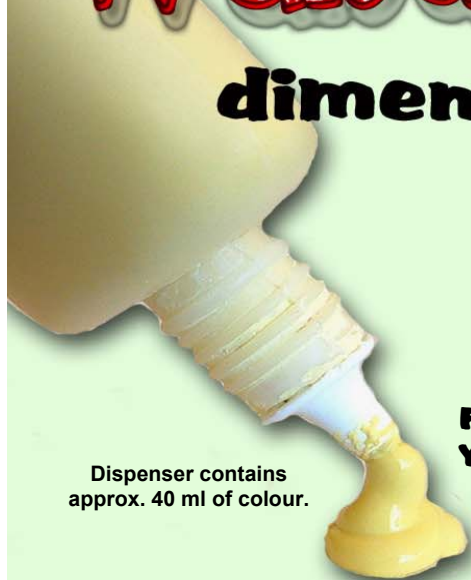

take decorating to a new level

Wunder Waves

**dimensional
colours**

Dispenser contains
approx. 40 ml of colour.

**FM4
Yellow**

**FM3
Blue**

**FM2
Black**

**FM1
White**