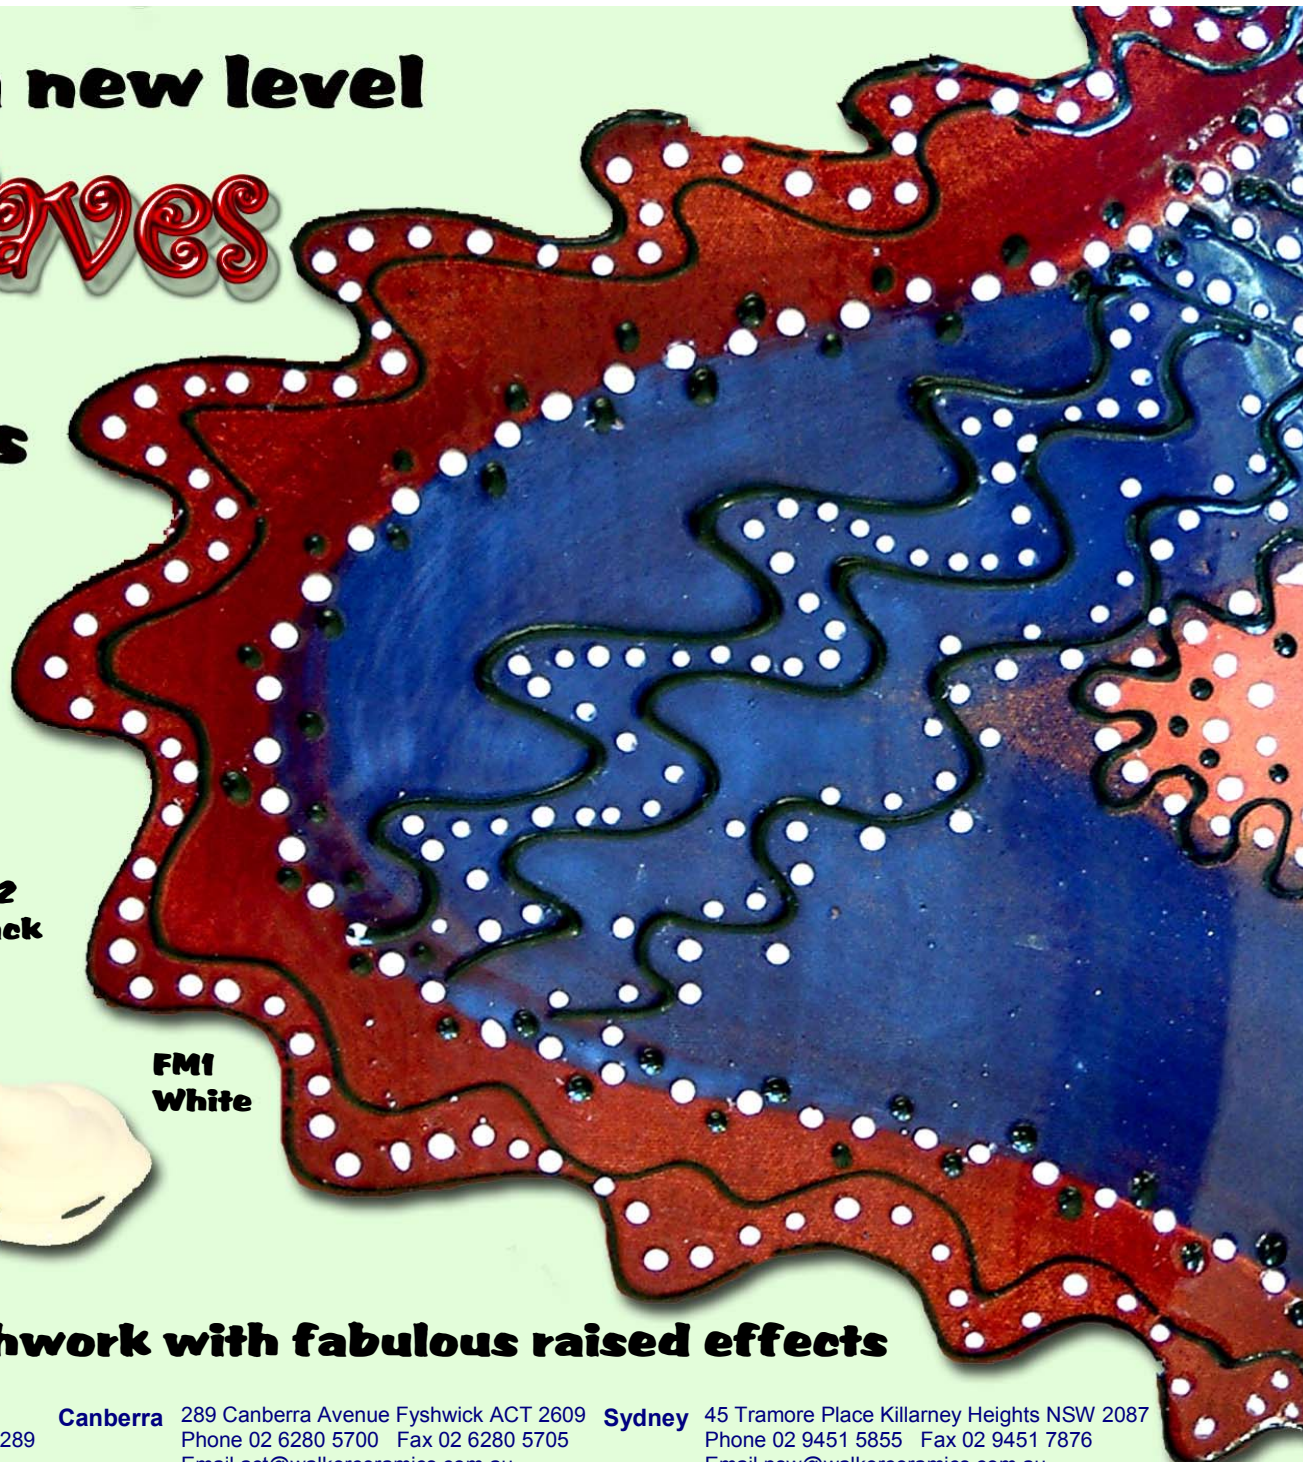

take decorating to a new level

Wunder Waves

**dimensional
colours**

Dispenser contains
approx. 40 ml of colour.

**FM4
Yellow**

**FM3
Blue**

**FM2
Black**

**FM1
White**

**use on greenware
or bisque**

over

Design or Wunder Colours

www.walkerceramics.com.au

enhance your brushwork with fabulous raised effects

Melbourne 55 Lusher Road Croydon VIC 3136
Phone 03 9725 7255 Fax 03 9725 2289
Email sales@walkerceramics.com.au